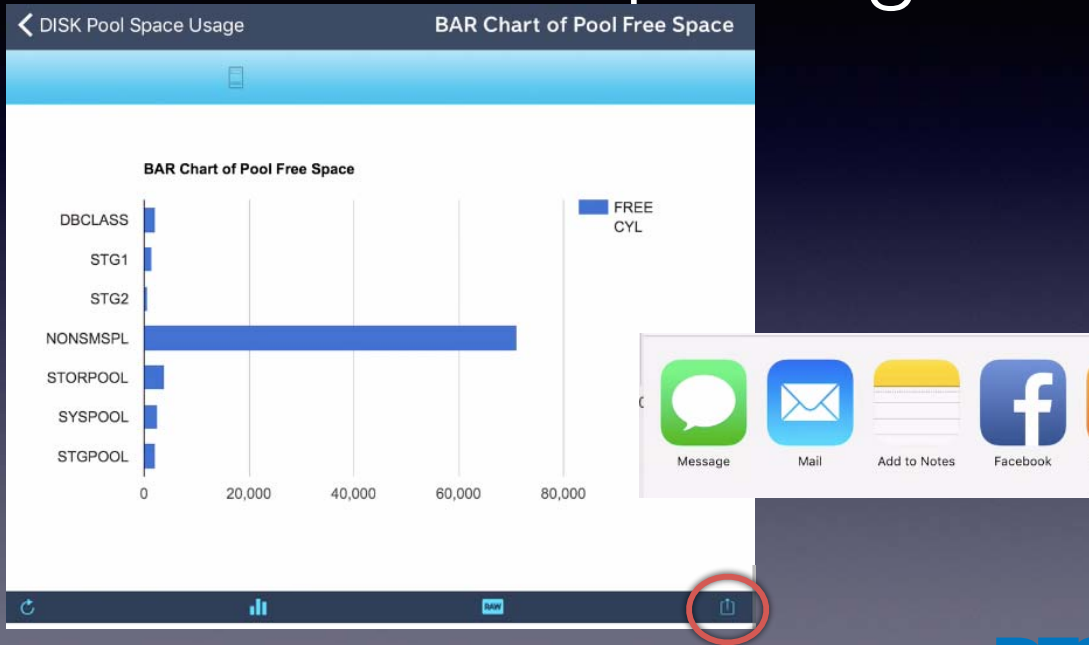

DASD Reporting