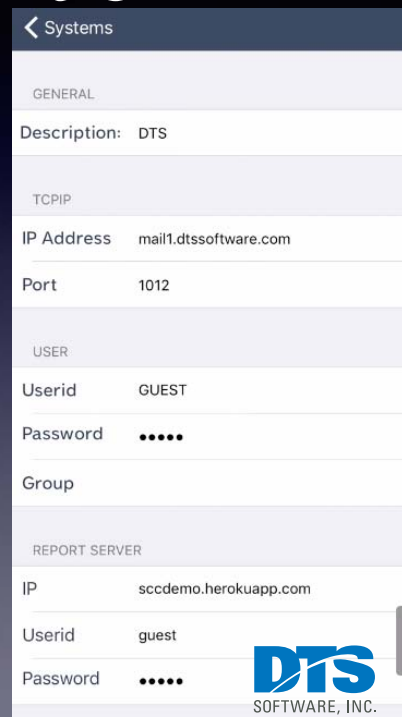

System Definition

- Define Multiple Systems
- Multi-system commands

6