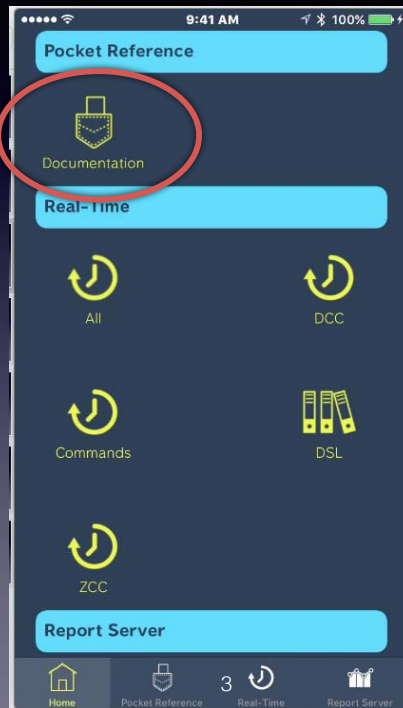

iPhone

DTS
SOFTWARE, INC.

Pocket Reference

DTS
SOFTWARE, INC.