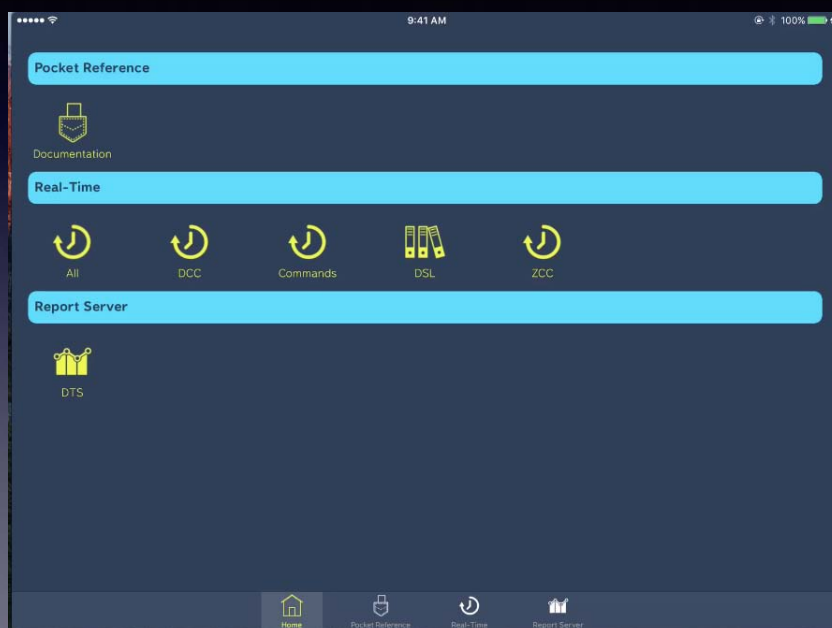

# DTS iPhone/iPad App

Mainframe access from your phone

1

## iPad

2