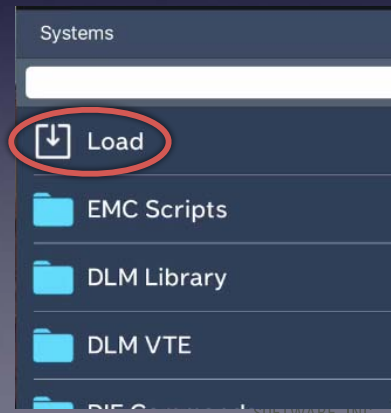

Command Upload

- Refresh Commands from zOS PDS
- Update or Add new commands
- Coordinate command updates