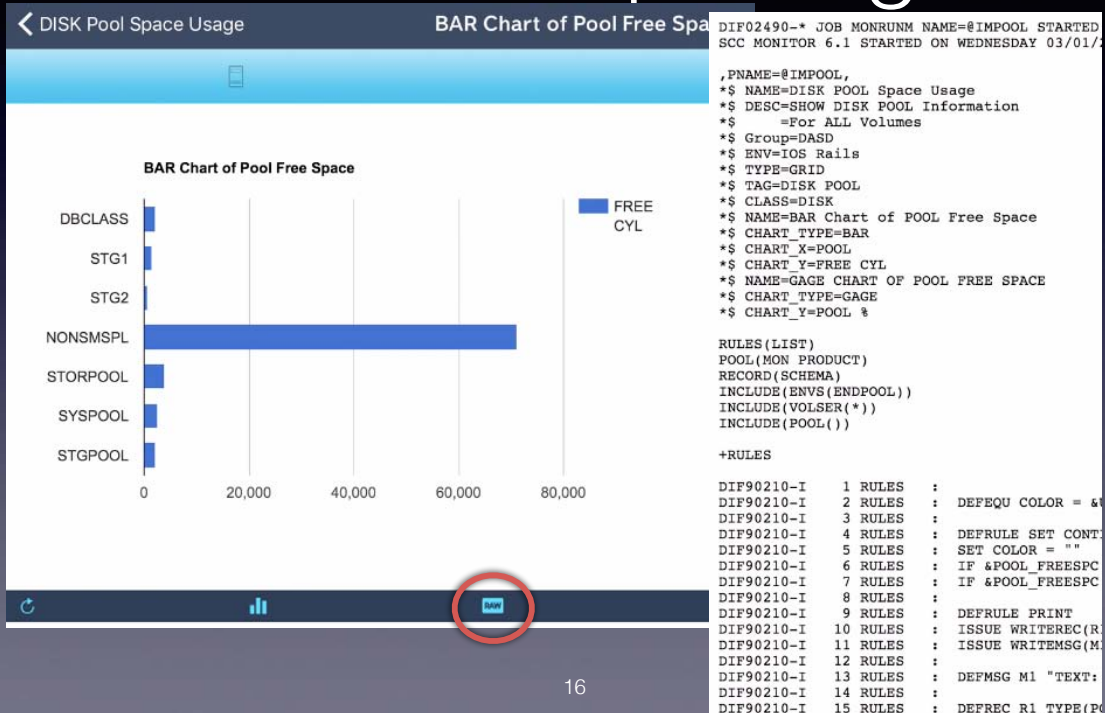

DASD Reporting